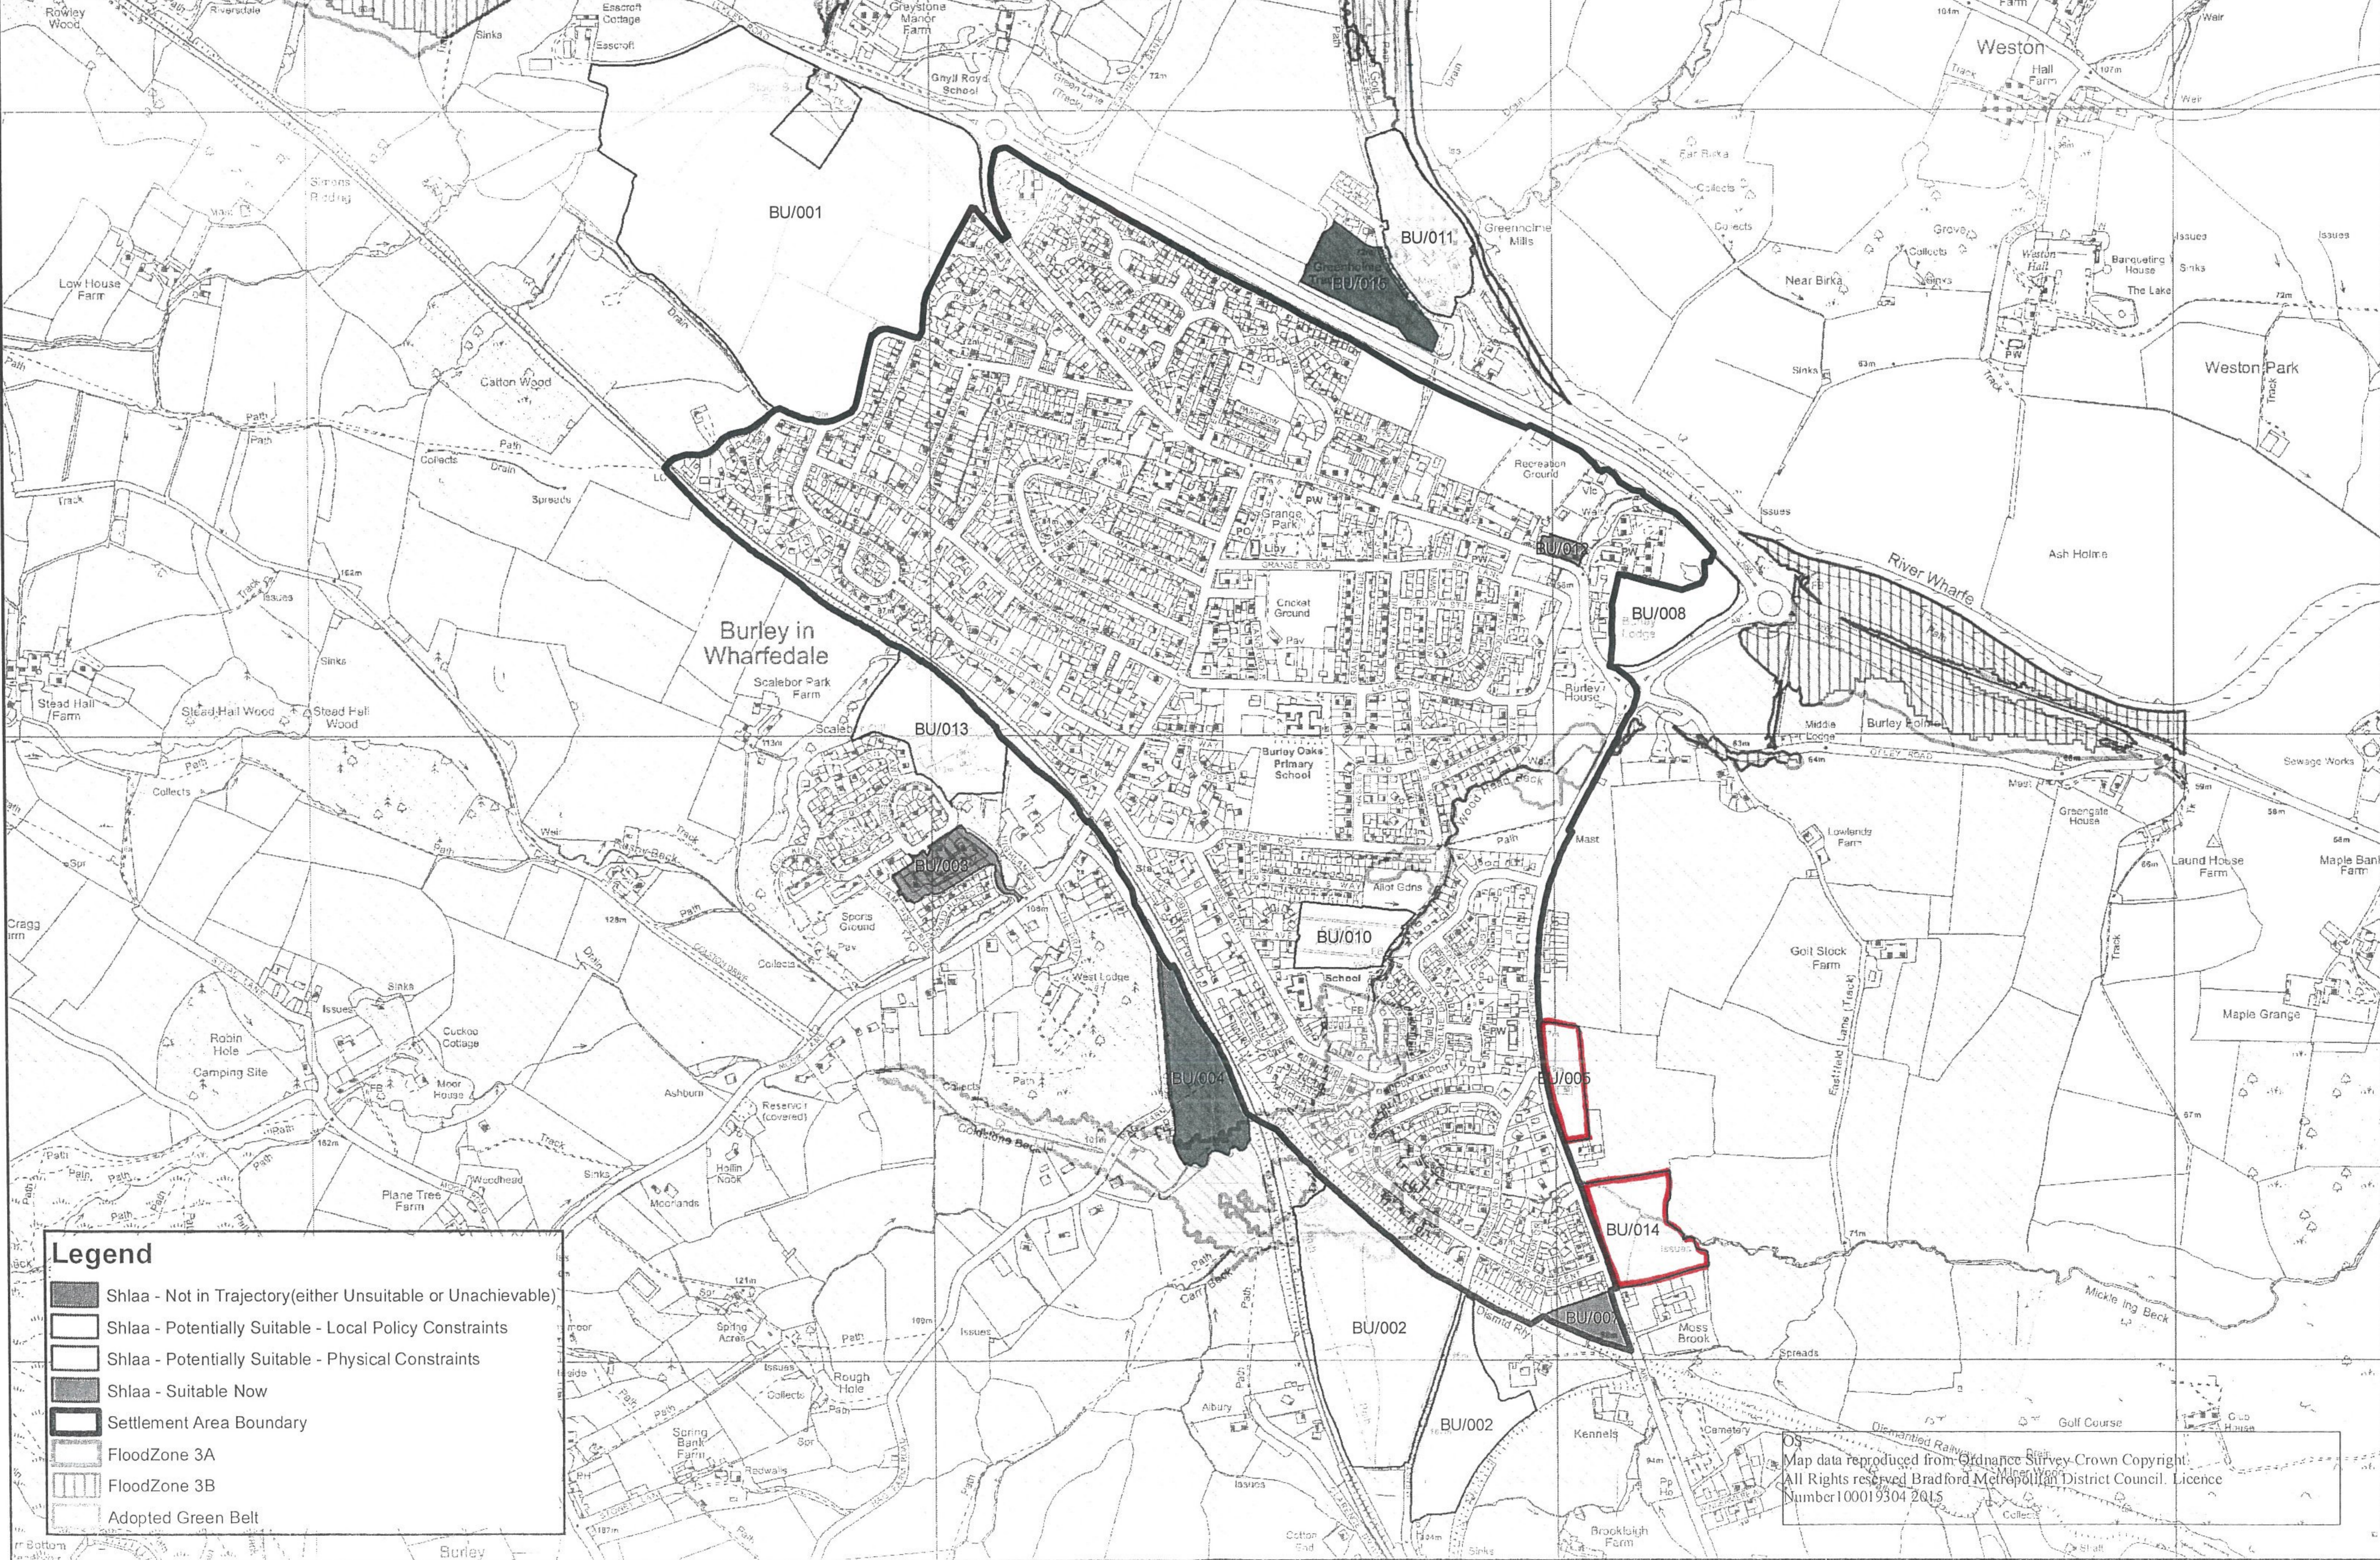

# Burley in Wharfedale - (Shlaa3 2015)

**Legend**

- Shlaa - Not in Trajectory (either Unsuitable or Unachievable)
- Shlaa - Potentially Suitable - Local Policy Constraints
- Shlaa - Potentially Suitable - Physical Constraints
- Shlaa - Suitable Now
- Settlement Area Boundary
- FloodZone 3A
- FloodZone 3B
- Adopted Green Belt

Map data reproduced from Ordnance Survey Crown Copyright. All Rights reserved Bradford Metropolitan District Council. Licence Number 100019304 2015